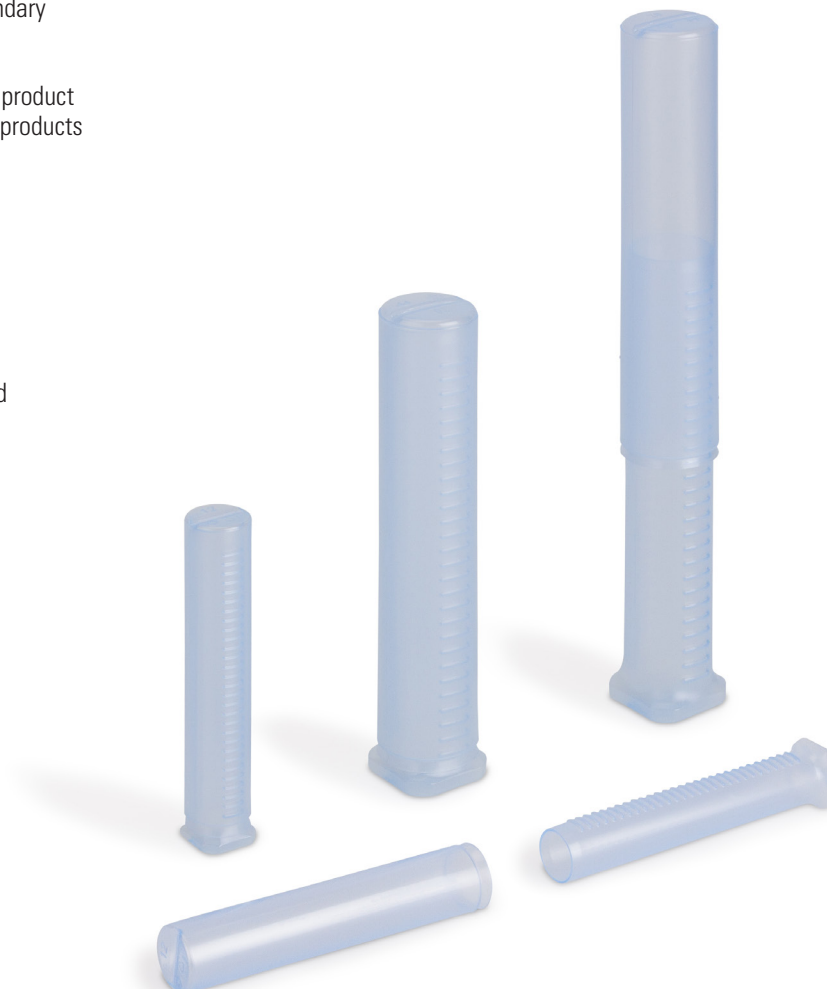

Round Telescopic Packaging Tube with Ratchet Mechanism

- telescopic length extension, ratchet mechanism locks in extended position
- universal use for products of different dimensions
- can be used as primary or secondary packaging
- square end prevents rolling
- security and protection for your product
- speedy and efficient packing of products
- safe transport

Raw material

- Polypropylene (PP)

Packing

- outer and inner parts are packed separately

Production environment

- ISO class 9 clean room

rose plastic medical packaging GmbH

Rupolzer Str. 30
D-88138 Hergensweiler/Lindau
Tel. ++49/8388/92345-0
Fax ++49/8388/92345-150
Info@rose-medipack.de
www.rose-medipack.de

Article	ø mm	Length mm	Pack. Unit
TP 7 050	7	050 - 090	3200
TP 12 050	12	050 - 080	2900
TP 12 080	12	080 - 120	3500
TP 12 120	12	120 - 200	2000
TP 12 200	12	200 - 360	2100
TP 14 050	14	050 - 080	2200
TP 14 080	14	080 - 120	2800
TP 14 120	14	120 - 200	1600
TP 14 200	14	200 - 360	1500
TP 16 050	16	050 - 080	1700
TP 16 080	16	080 - 120	2000
TP 16 120	16	120 - 200	1200

Article	ø mm	Length mm	Pack. Unit
TP 16 200	16	200 - 360	1200
TP 18 050	18	050 - 080	1500
TP 18 080	18	080 - 120	1700
TP 18 120	18	120 - 200	1100
TP 18 200	18	200 - 360	1000
TP 20 050	20	050 - 080	1200
TP 20 080	20	080 - 120	1500
TP 20 120	20	120 - 200	1000
TP 20 200	20	200 - 360	900
TP 22 050	22	050 - 080	1000
TP 22 080	22	080 - 120	1300
TP 22 120	22	120 - 200	800

Article	ø mm	Length mm	Pack. Unit
TP 22 200	22	200 - 360	750
TP 24 050	24	050 - 080	1900
TP 24 080	24	080 - 120	1200
TP 24 120	24	120 - 200	800
TP 24 200	24	200 - 360	650
TP 26 050	26	050 - 080	1700
TP 26 080	26	080 - 120	850
TP 26 120	26	120 - 200	550
TP 26 200	26	200 - 360	500
TP 28 050	28	050 - 080	1400
TP 28 080	28	080 - 120	800
TP 28 120	28	120 - 200	500

Article	ø mm	Length mm	Pack. Unit
TP 28 200	28	200 - 360	450
TP 30 050	30	050 - 080	1200
TP 30 080	30	080 - 120	650
TP 30 120	30	120 - 200	400
TP 30 200	30	200 - 360	400
TP 32 050	32	050 - 080	1000
TP 32 080	32	080 - 120	650
TP 32 120	32	120 - 200	400
TP 32 200	32	200 - 360	350

All dimensions in mm.

ISO Class 8 clean room production please enquire.